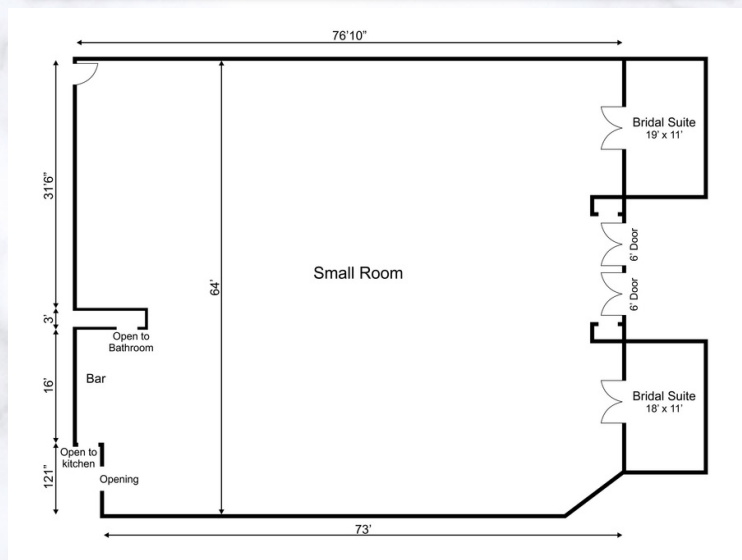

GRAND BALLROOM

Room Capacities

Name	Max Capacity	Setup Duration	Teardown Duration
Pre-Function Grand Ballroom Cocktail Rounds	250	120	120
Pre-Function Grand Ballroom Flow	250	120	120
Pre-Function Grand Ball Room Registration	250	120	120
The Grand Ballroom Classroom 3 per table	400	190	190
The Grand Ballroom Cocktail Rounds	500	190	190
The Grand Ballroom Flow	700	190	190
The Grand Ballroom Rounds of 10	500	190	190
The Grand Ballroom Theatre	750	190	190

2ND FLOOR BRIDAL SUITE

Room Capacities

Name	Max Capacity	Setup Duration	Teardown Duration
Bridal Suite 2 Existing	12		

TERRACE ROOM

Room Capacities

Name	Max Capacity	Setup Duration	Teardown Duration
Pre-Function Terrace Ballroom Cocktail Rounds	125	120	120
Pre-Function Terrace Ballroom Flow	125	120	120
Pre-Function Terrace Ballroom Registration	125	120	120
Terrace Ballroom Classroom 3 per table	100	120	120
Terrace Ballroom Cocktail Rounds	225	120	120
Terrace Ballroom Crescent Rounds	125	120	120
Terrace Ballroom Flow	250	120	120
Terrace Ballroom Rounds of 10	250	120	120
Terrace Ballroom Theatre	400	120	120

BRIDAL SUITE

Room Capacities

Name	Max Capacity	Setup Duration	Teardown Duration
Bridal Suite 1 Existing	20		