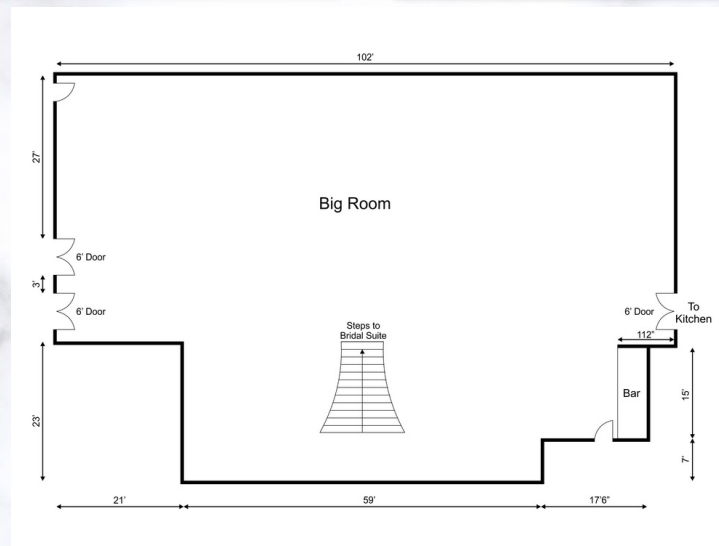

GRAND BALLROOM

Room Capacities

Name	Max Capacity	Setup Duration	Teardown Duration
Pre-Function Grand Ballroom Cocktail Rounds	250	120	120
Pre-Function Grand Ballroom Flow	250	120	120
Pre-Function Grand Ball Room Registration	250	120	120
The Grand Ballroom Classroom 3 per table	400	190	190
The Grand Ballroom Cocktail Rounds	500	190	190
The Grand Ballroom Flow	700	190	190
The Grand Ballroom Rounds of 10	500	190	190
The Grand Ballroom Theatre	750	190	190

2ND FLOOR BRIDAL SUITE

Room Capacities

Name	Max Capacity	Setup Duration	Teardown Duration
Bridal Suite 2 Existing	12		

TERRACE ROOM

Room Capacities

Name	Max Capacity	Setup Duration	Teardown Duration
Pre-Function Terrace Ballroom Cocktail Rounds	125	120	120
Pre-Function Terrace Ballroom Flow	125	120	120
Pre-Function Terrace Ballroom Registration	125	120	120
Terrace Ballroom Classroom 3 per table	100	120	120
Terrace Ballroom Cocktail Rounds	225	120	120
Terrace Ballroom Crescent Rounds	125	120	120
Terrace Ballroom Flow	250	120	120
Terrace Ballroom Rounds of 10	250	120	120
Terrace Ballroom Theatre	400	120	120

BRIDAL SUITE

Room Capacities

Name	Max Capacity	Setup Duration	Teardown Duration
Bridal Suite 1 Existing	20		