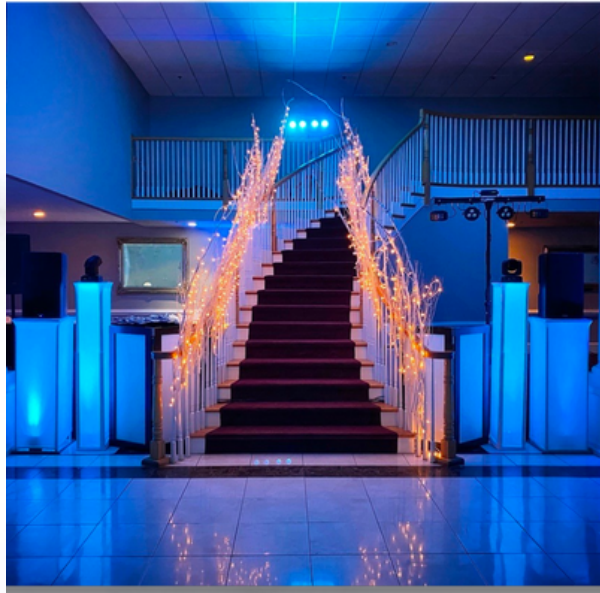

GRAND BALLROOM

Room Capacities

Name	Max Capacity	Setup Duration	Teardown Duration
Pre-Function Grand Ballroom Cocktail Rounds	250	120	120
Pre-Function Grand Ballroom Flow	250	120	120
Pre-Function Grand Ball Room Registration	250	120	120
The Grand Ballroom Classroom 3 per table	400	190	190
The Grand Ballroom Cocktail Rounds	500	190	190
The Grand Ballroom Flow	700	190	190
The Grand Ballroom Rounds of 10	500	190	190
The Grand Ballroom Theatre	750	190	190