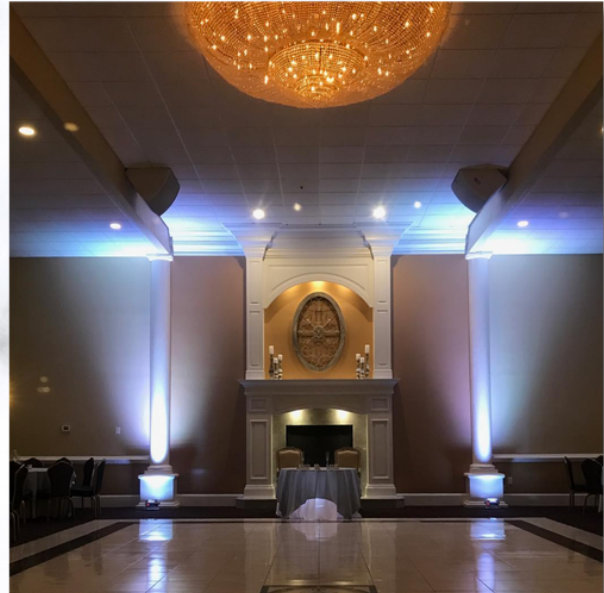

GRAND BALLROOM

Room Capacities

Name	Max Capacity	Setup Duration	Teardown Duration
Pre-Function Grand Ballroom Cocktail Rounds	250	120	120
Pre-Function Grand Ballroom Flow	250	120	120
Pre-Function Grand Ball Room Registration	250	120	120
The Grand Ballroom Classroom 3 per table	400	190	190
The Grand Ballroom Cocktail Rounds	500	190	190
The Grand Ballroom Flow	700	190	190
The Grand Ballroom Rounds of 10	500	190	190
The Grand Ballroom Theatre	750	190	190