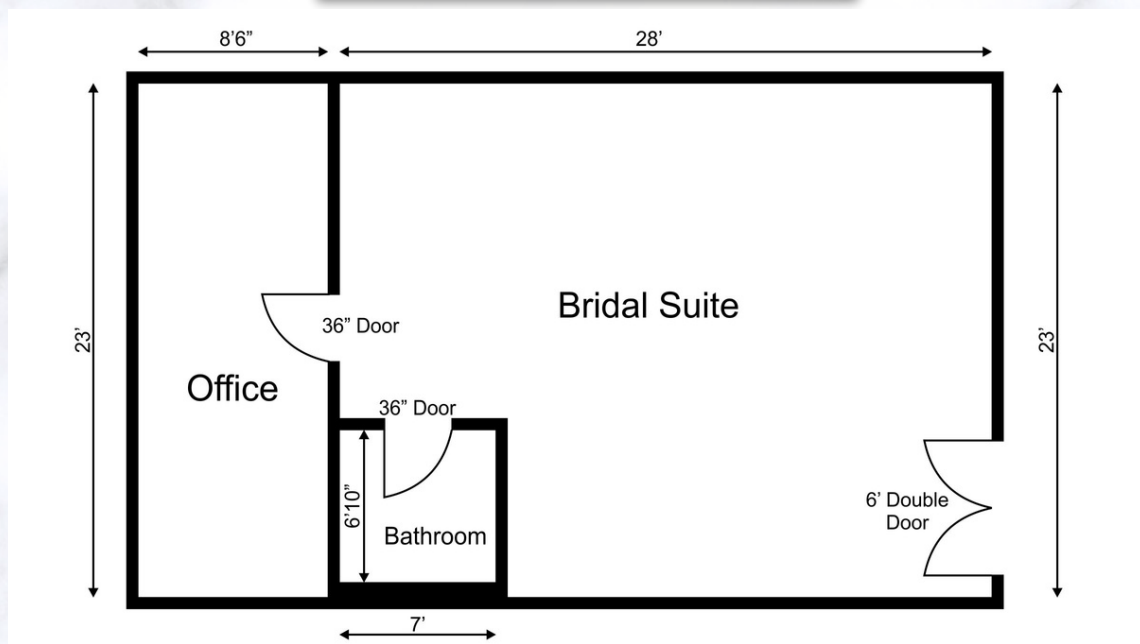

GRAND BALLROOM

Room Capacities

Name	Max Capacity	Setup Duration	Teardown Duration
Pre-Function Grand Ballroom Cocktail Rounds	250	120	120
Pre-Function Grand Ballroom Flow	250	120	120
Pre-Function Grand Ball Room Registration	250	120	120
The Grand Ballroom Classroom 3 per table	400	190	190
The Grand Ballroom Cocktail Rounds	500	190	190
The Grand Ballroom Flow	700	190	190
The Grand Ballroom Rounds of 10	500	190	190
The Grand Ballroom Theatre	750	190	190

2ND FLOOR BRIDAL SUITE

Room Capacities

Name	Max Capacity	Setup Duration	Teardown Duration
Bridal Suite 2 Existing	12		

TERRACE ROOM

Room Capacities

Name	Max Capacity	Setup Duration	Teardown Duration
Pre-Function Terrace Ballroom Cocktail Rounds	125	120	120
Pre-Function Terrace Ballroom Flow	125	120	120
Pre-Function Terrace Ballroom Registration	125	120	120
Terrace Ballroom Classroom 3 per table	100	120	120
Terrace Ballroom Cocktail Rounds	225	120	120
Terrace Ballroom Crescent Rounds	125	120	120
Terrace Ballroom Flow	250	120	120
Terrace Ballroom Rounds of 10	250	120	120
Terrace Ballroom Theatre	400	120	120

BRIDAL SUITE

Room Capacities

Name	Max Capacity	Setup Duration	Teardown Duration
Bridal Suite 1 Existing	20		